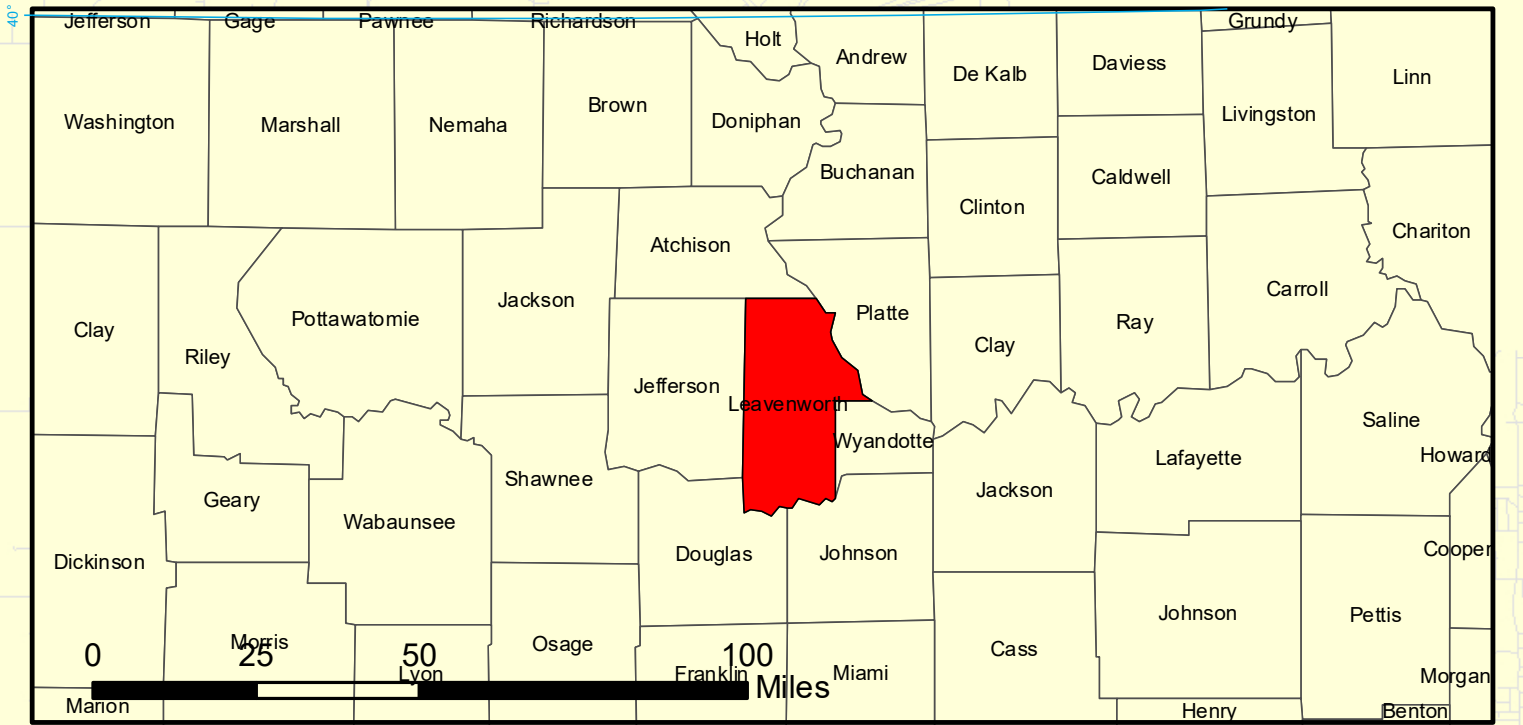

# LEAVENWORTH COUNTY KANSAS 2025

## Single Family Residences in Leavenworth County

### Legend

Single Family Residences

- Legend**
- GRAVEL
  - HARD SURFACE
  - MINIMUM
  - PRIVATE
  - State Maintained
  - City Centerlines
  - City Limits
  - County Boundary
  - Sections

Projection: NAD 1983 State Plane Kansas 1501 (US Feet)  
 Disclaimer: Map is projected in real-world coordinates.  
 However, it is not intended for legal purposes.  
 Measurement accuracy is not guaranteed.