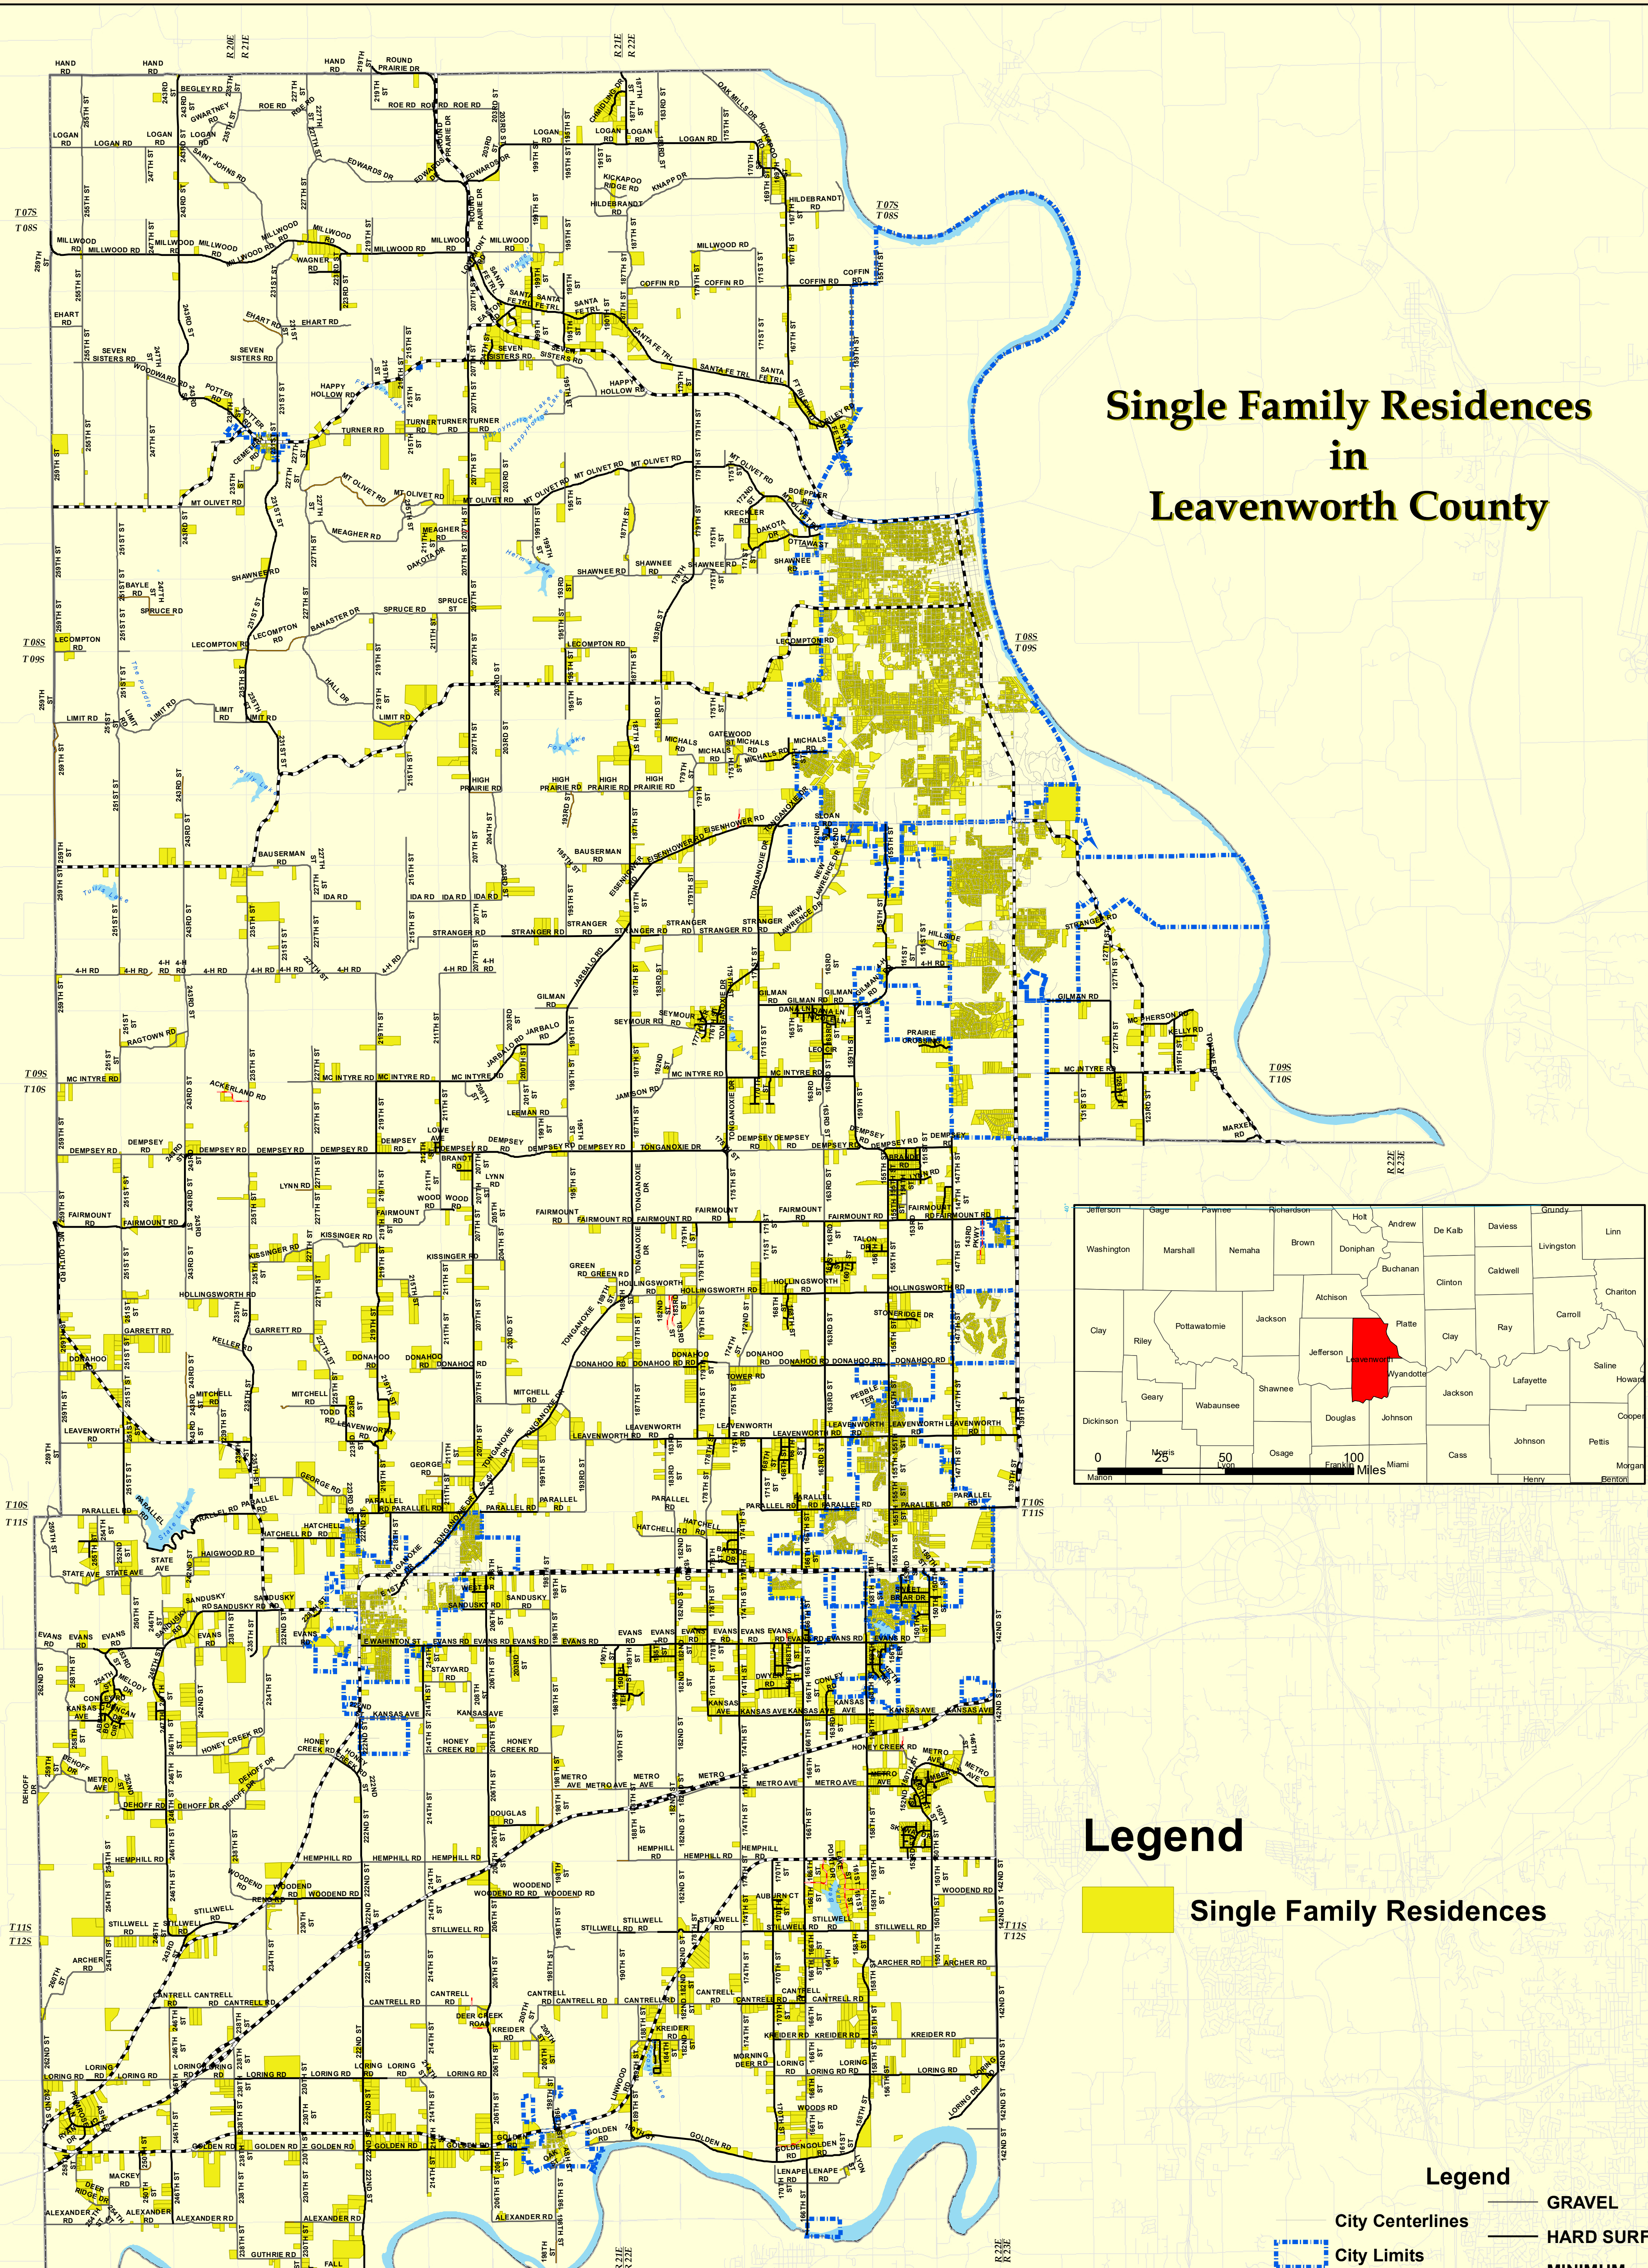

# LEAVENWORTH COUNTY KANSAS 2025

## Single Family Residences in Leavenworth County

### Legend

Single Family Residences

- Legend**
- GRAVEL
  - HARD SURFACE
  - MINIMUM
  - PRIVATE
  - State Maintained
  - City Centerlines
  - City Limits
  - County Boundary
  - Sections

Projection: NAD 1983 State Plane Kansas 1501 (US Feet)  
 Disclaimer: Map is projected in real-world coordinates.  
 However, it is not intended for legal purposes.  
 Measurement accuracy is not guaranteed.